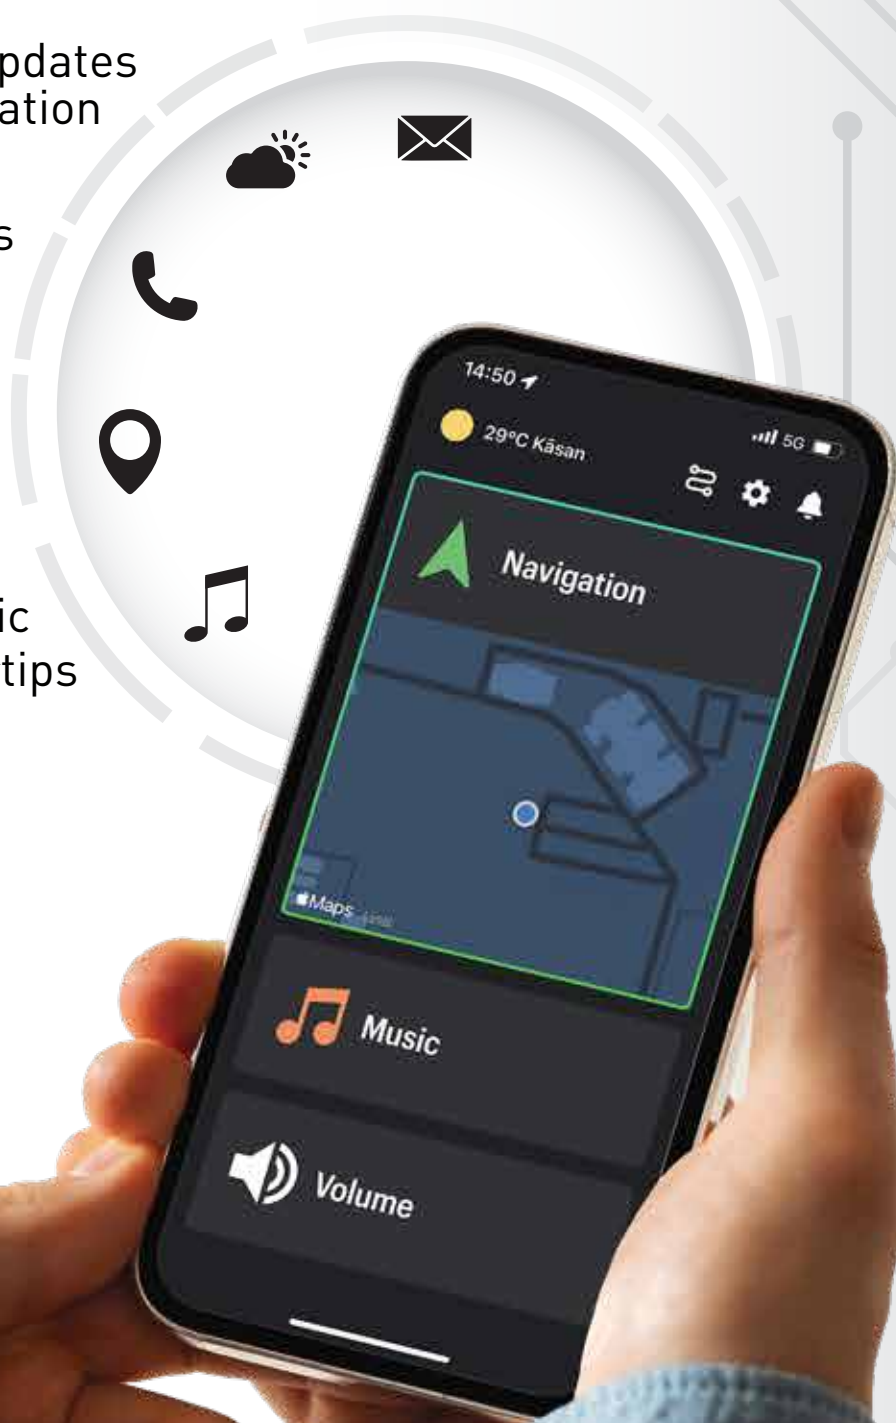

Smart UNLOCK

No need to fumble for your key—Honda Smart Key makes unlocking effortless.

Smart START

Start your Activa 125 without even taking the key out of your pocket!

TFT Screen Display

The 10.67cm (4.2") TFT display offers a top-tier meter with exceptional visibility in both day and night. It provides clear visuals from various angles, ensuring high image quality. The screen also comes with three adjustable brightness levels for optimal viewing.

Honda RoadSync

The Honda RoadSync App connects your smartphone to your Activa 125 via Bluetooth, allowing you to use key functions like navigation, calls, texts, and music without disrupting your ride.

Manage messages
via voice commands

Get real-time weather updates
for any location

Make or manage calls
right from your Activa

Reach anywhere via
turn-by-turn navigation

Control music
on your fingertips

Steps to Connect Honda RoadSync

Step 1: Download and Set Up

- Install the Honda RoadSync app from your app store.
- Grant all required permissions.

Step 2: Connect Your Device

- Allows access to the app.
- Select model & set up Bluetooth with handle switch.